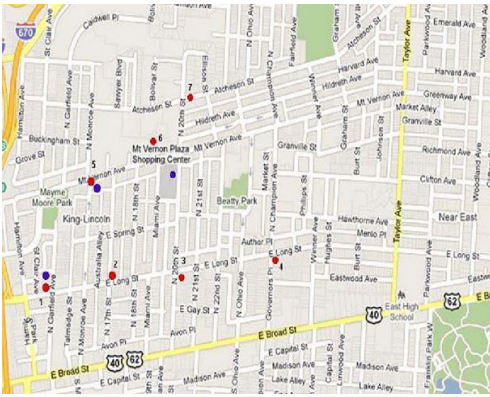

The Solution

The need for a high-quality, cost-effective transmission solution led the city to identify point-to-point wireless broadband as the best option. RADWIN's wireless broadband systems were chosen for the city's video surveillance network.

Designed by MCIS, the wireless surveillance network consists of more than 130 video cameras, with some locations having as many as three cameras per site. The number of cameras and their placement was carefully chosen to achieve maximum coverage in each neighborhood.

Using mainly the 5.8 GHz band, the RADWIN 2000 B and 2000 L wireless broadband systems transmit high-resolution video 24x7 to each neighborhood substation. The images are then transmitted back via fiber to the main police station in Columbus where they are monitored in real-time.

The Result

RADWIN's systems help guarantee public safety by providing high-quality surveillance information to police.

The RADWIN-based wireless network is operating flawlessly and is providing dedicated, high-quality video around the clock. The impact of the surveillance network is already being felt, with local newspapers and TV stations reporting that drug dealing, prostitution and loitering has dropped dramatically in the target neighborhoods.

“The Neighborhood Safety Program has the potential to significantly impact crime and will assist law enforcement in apprehending and prosecuting criminals. It is yet another way we can help our Police Division work smarter through the use of technology.”

Councilmember Andrew J. Ginther
Chairman of the Public Safety Committee
Columbus, Ohio, USA